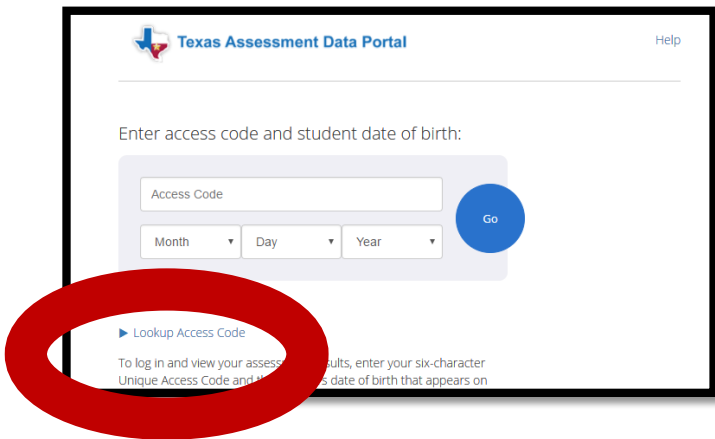

How to Look Up New Student's STAAR/TELPAS Scores

Go to www.texasassessment.com

Click on “Log in to Student Portal”

Click “look up access code”

Enter student's first name, PEIMS ID, and DOB. Click Go.