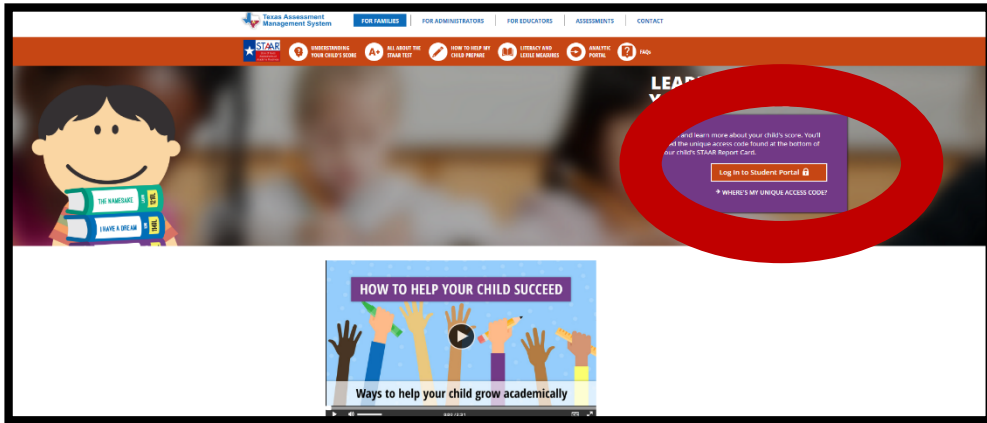

How to Look Up New Student's STAAR/TELPAS Scores

Go to www.texasassessment.com

Click on “Log in to Student Portal”

Click “look up access code”

Enter student's first name, PEIMS ID, and DOB. Click Go.